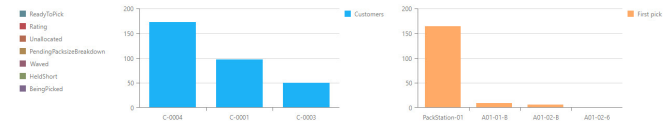

Status	Count
BeingPicked	1
Rating	7
ReadyToPick	9
Waved	9

Order status - MGM Resorts

- HeldShort
- PendingPacksizeBreakdown
- Rating
- ReadyToPick
- Unallocated

Status	Count
HeldShort	3
PendingPacksizeBreakdown	3
Rating	3
ReadyToPick	10
Unallocated	10

Order Status Total

Warehouse 101 Warehouse 202

Warehouse	Status	Count
Warehouse 101	BeingPicked	1
	Rating	9
	ReadyToPick	104
	Waved	172
Warehouse 202	BeingPicked	1
	Rating	1

Empty bin count

2868

- Setup
- Receiving
- Fulfillment
- Setup
- Pick tickets
- Customization
- Totes
- Shipping station
- E-comm dashboard
- Truck loads
- Master truck loads
- History
- Returns
- Production
- Collaboration
- Handheld
- Analytics

Pick tickets

State	Pick ticket number	Customer	Shipping	Route	Wave	Allocated %	Picked %	Client	Warehouse	Lines	Quantity	First pick
Q	Q	Q	Q	Q	Q	Q	Q	Q	Q	Q	Q	Q
<input type="checkbox"/>	Held Short	PCK-0000400	MGM Resorts	Private Fleet		0%	0%		101	1	50	
<input type="checkbox"/>	Rating	PCK-0000399	MGM Resorts	Truck Load	WV0000088	0%	100%		101	1	2	
<input type="checkbox"/>	Rating	PCK-0000397	MGM Resorts	Truck Load	WV0000087	0%	100%		101	1	1000	
<input type="checkbox"/>	Rating	PCK-0000396	MGM Resorts	Truck Load	WV0000087	0%	100%		101	1	1000	
<input type="checkbox"/>	Rating	PCK-0000395	MGM Resorts	Truck Load	WV0000087	0%	100%		101	1	1000	
<input type="checkbox"/>	Rating	PCK-0000394	MGM Resorts	Truck Load	WV0000084	0%	100%		101	3	110	
<input type="checkbox"/>	Ready To Pick	PCK-0000390	MGM Resorts	Private Fleet	HOY	33.33%	0%		101	3	6	A01-02-6
<input type="checkbox"/>	Held Short	PCK-0000389	MGM Resorts	Private Fleet	HOY	0%	0%		101	3	6	
<input type="checkbox"/>	Held Short	PCK-0000388	MGM Resorts	Private Fleet	HOY	66.66%	0%		101	3	6	
<input type="checkbox"/>	Unallocated	PCK-0000386	Office Stores	Truck Load		0%	0%		202	2	36	
<input type="checkbox"/>	Rating	PCK-0000381	Wal-Mart DC Florida	Truck Load		0%	100%		101	1	100	